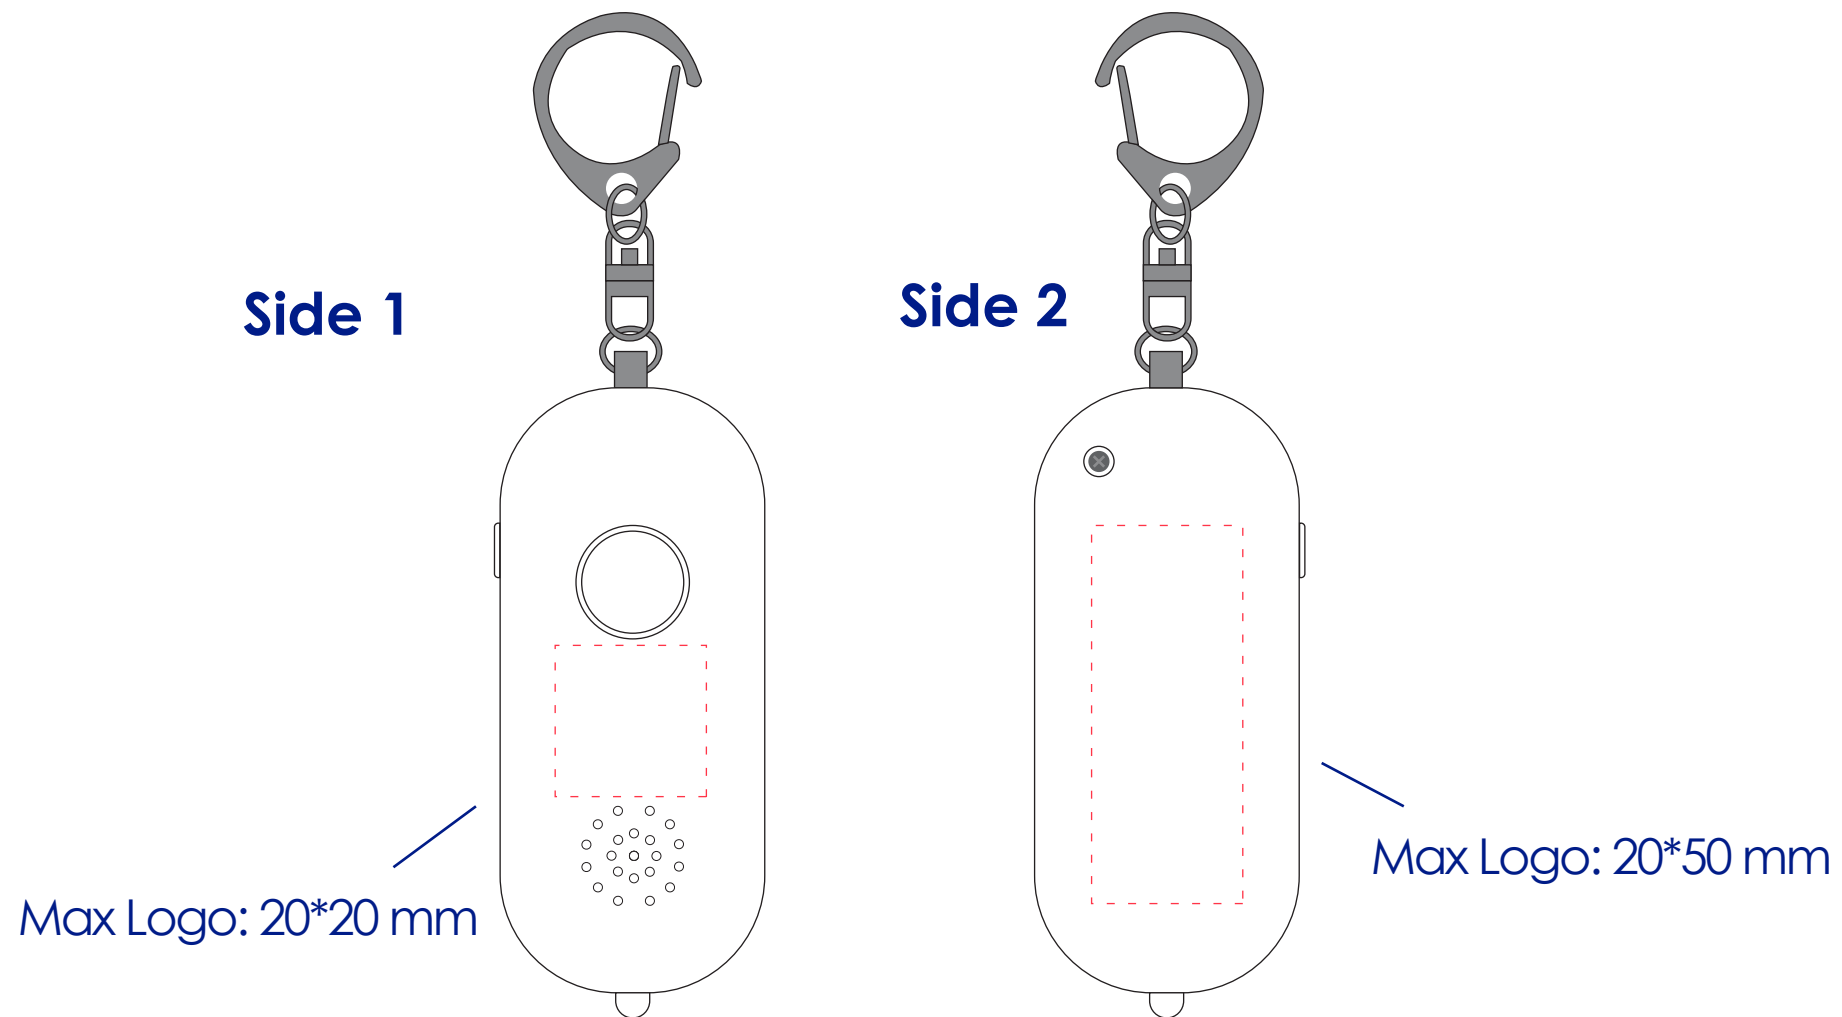

Approval Proof

Colours

-

Product Colour

White

Rechargeable Personal Alarm
85*35*15 mm
Branding Method: Printed

Logo Size

Terms & Conditions